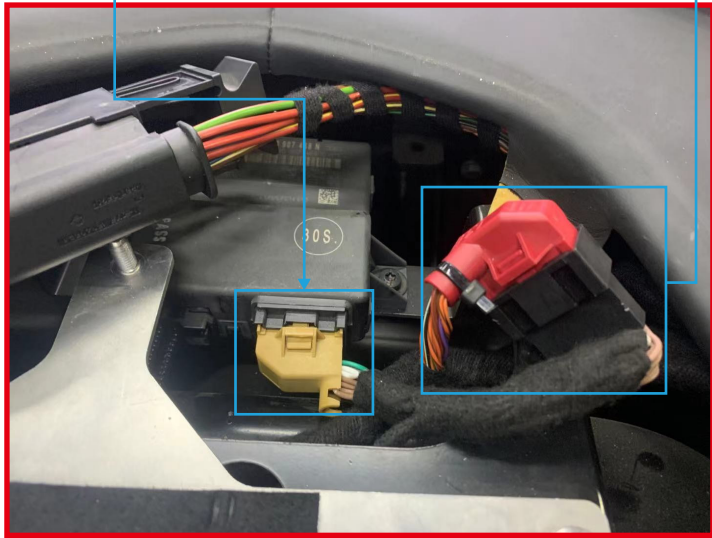

# 接线图 / Wiring diagram

连接到原车空调面板  
Connect to the original car Air conditioning panel

光纤 - 无需插拔  
Fiber cable - no need to move it

长按SETUP键切换CarPlay系统  
Long press the SETUP button to switch the CarPlay system