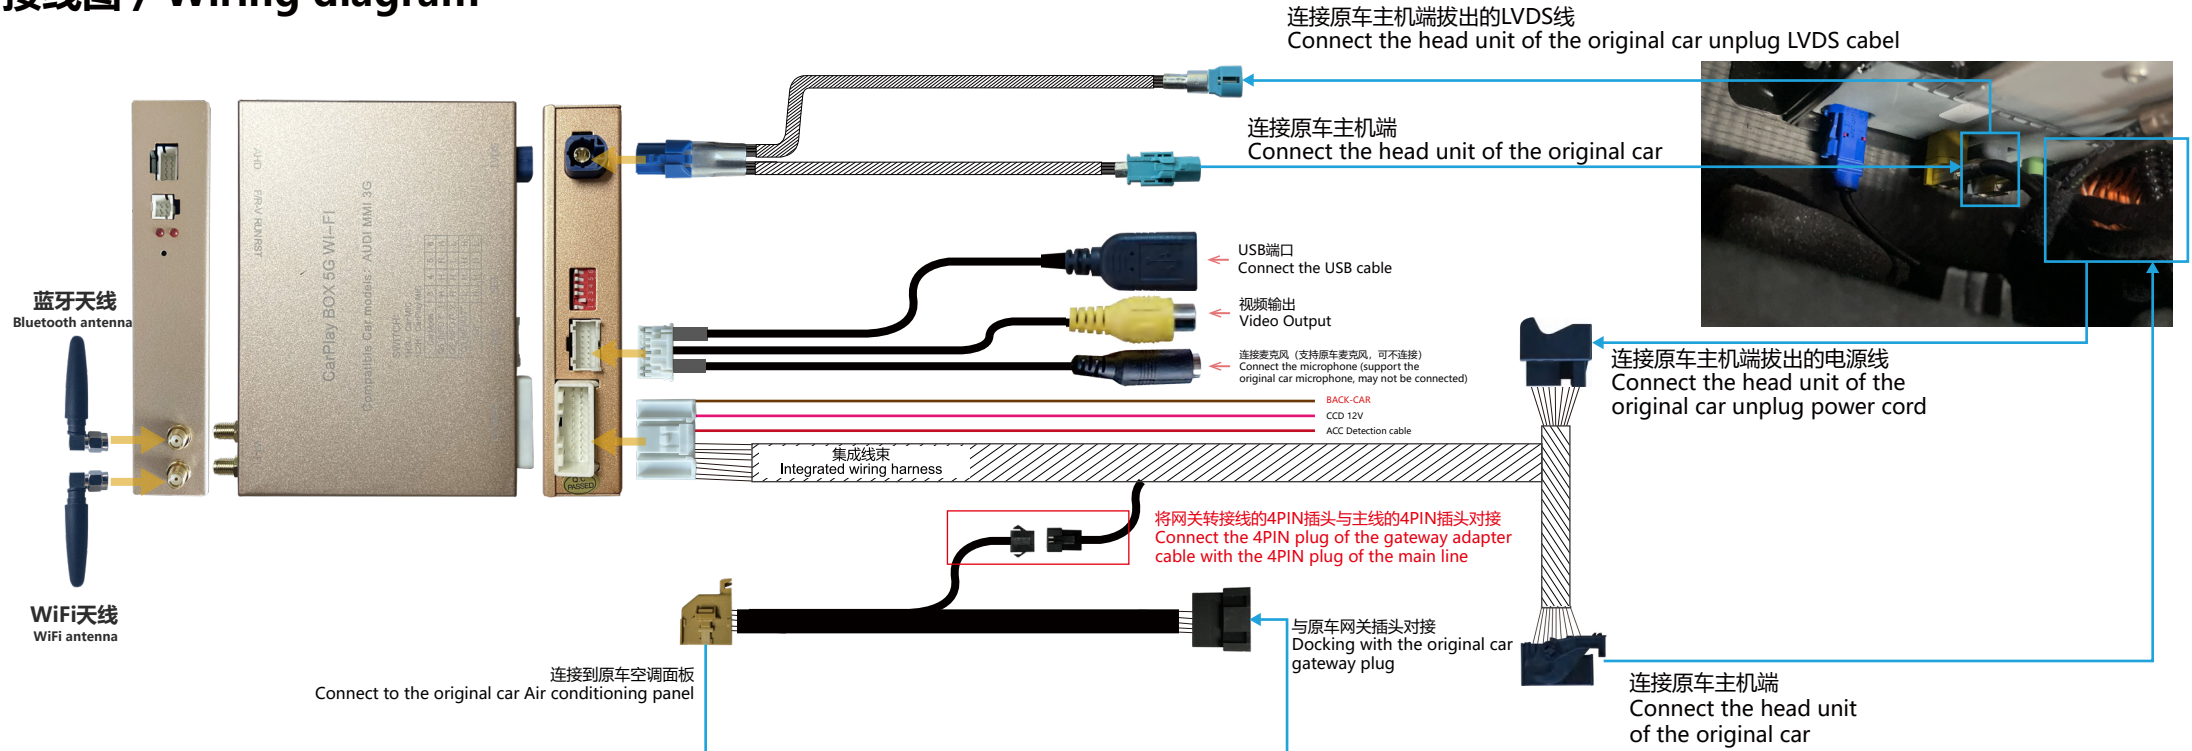

# 接线图 / Wiring diagram

连接到原车空调面板  
Connect to the original car Air conditioning panel

光纤 - 无需插拔  
Fiber cable - no need to move it

长按SETUP键切换CarPlay系统  
Long press the SETUP button to switch the CarPlay system