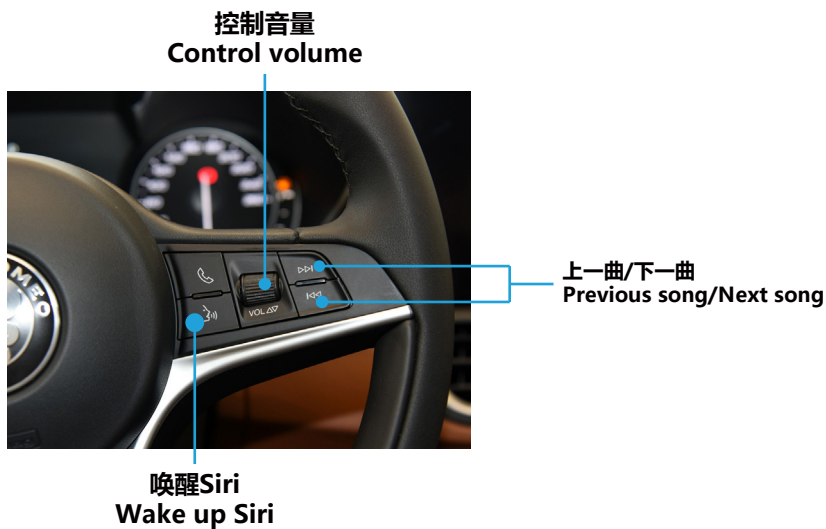

二、按键说明及使用说明 / Button description and usage instructions