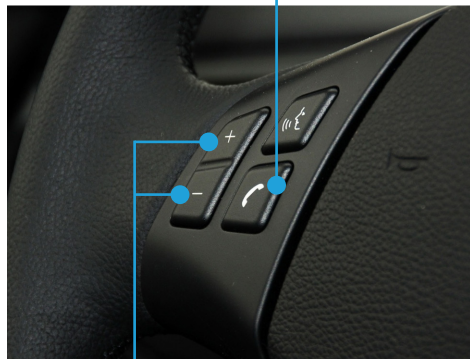

二、按键说明及使用说明 / Button description and usage instructions

* 将旋钮向左推30秒, 系统重启后激活旋钮上/下曲功能

* Push the knob to the left for 30 seconds, activate the knob previous/next song function after the system restarts

唤醒Siri / 接听电话
Wake up Siri / answer the phone

控制音量
Control volume

长按切换CarPlay系统
Long press to switch CarPlay system

* 向左推为上一曲
* Push left for previous song

* 向右推为下一曲
* Push right for next song

旋钮控制CarPlay
Knob Control CarPlay

三、改装连线规格 / Modified wiring specifications