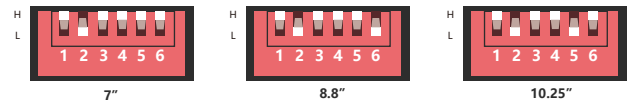

Car MIC 原车麦克风: 1H 2L

External MIC 后装麦克风: 1L 2H