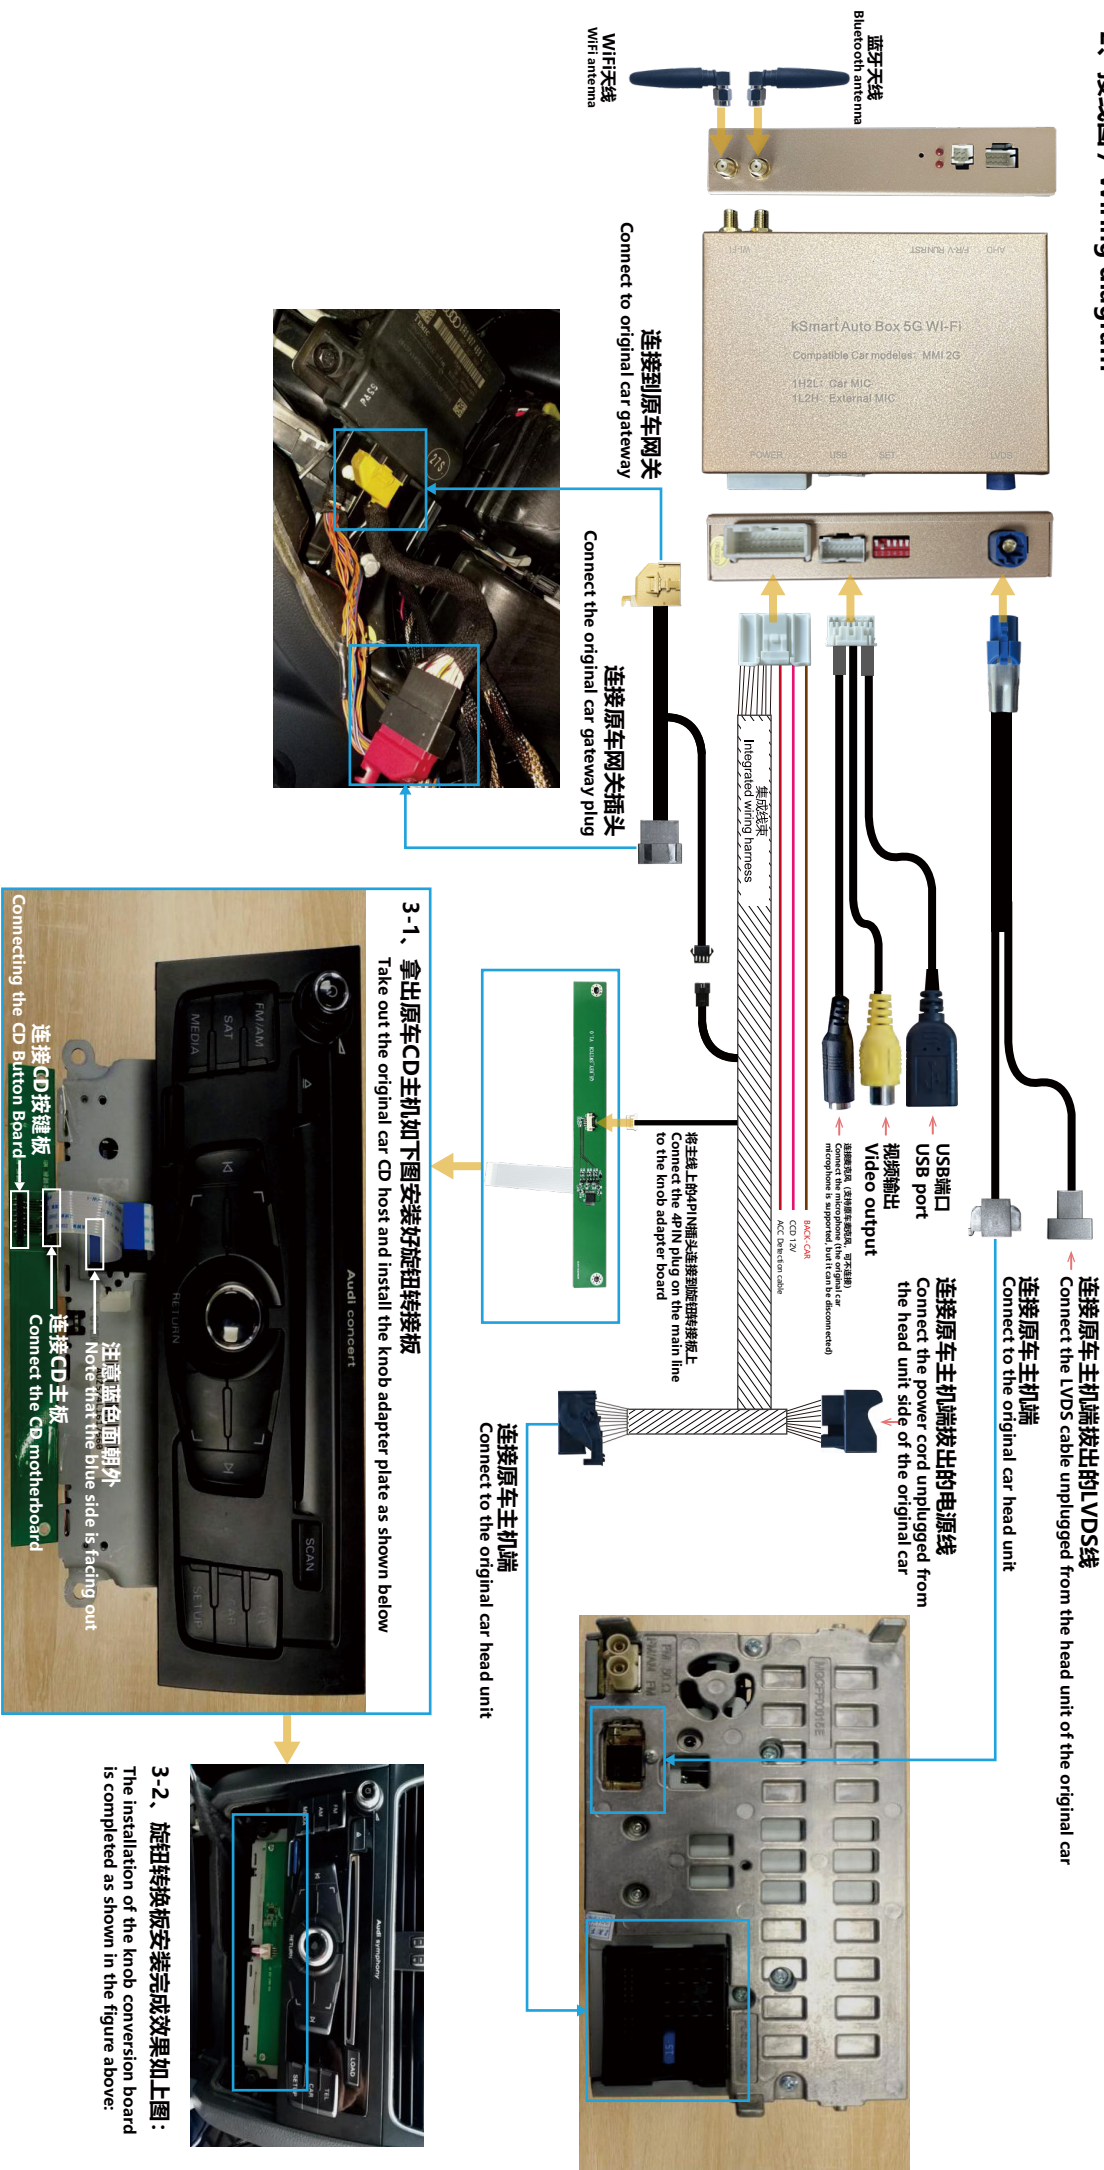

MMI-2G Q5/A5/A4

一、产品清单 / Product List

MMI-2G Q5/A5/A4

Car MIC 原车麦克风: 1H 2L

External MIC 后装麦克风: 1L 2H

- ① LVDS线 / LVDS Cable
- ② kSmart box
- ③ 麦克风线 / Microphone cable
- ④ 天线*2 / Antenna*2
- ⑤ 电源线 / Power cord
- ⑥ 网关转接线 / Gateway adapter cable
- ⑦ USB线 / USB cable
- ⑧ 旋钮转接线 / Knob Adapter cable

二、按键说明及使用说明 / Button description and usage instructions

三、改装连线规格 / Modified wiring specifications

1、安装前请拆下①空调饰板、②原车CD主机、③储物箱，如下图：

Before installation, please remove ① air conditioner trim panel, ② original car CD host, ③ storage box, as shown below:

2. 接线图 / Wiring diagram

四、无线CarPlay连接方式 / Wireless CarPlay connection

1. 在原车系统的媒体界面选择外部音频
Select external audio in the media interface of the original car system
2. 长按中控面板上的RETURN键切换系统
Long press the RETURN button on the center control panel to switch the system
3. 手机连接CarPlay蓝牙接口使用 (在CarPlay系统进入蓝牙界面查看CarPlay蓝牙名称)
Connect the mobile phone to the CarPlay Bluetooth interface to use (enter the Bluetooth interface in the CarPlay system to view the CarPlay Bluetooth name)