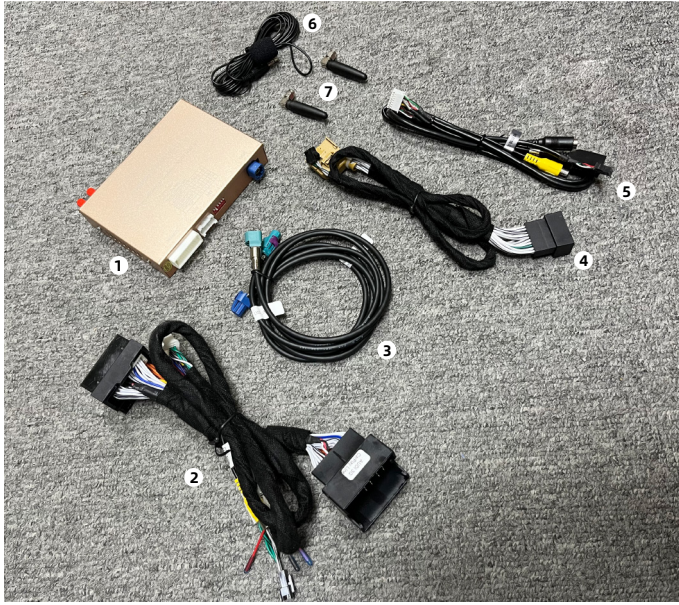

MMI 3G

一、产品清单 / Product List

Car MIC 原车麦克风: 1H 2L

External MIC 后装麦克风: 1L 2H

- ① kSmart box
- ② 电源线 / Power cord
- ③ LVDS线 / LVDS cable
- ④ 网关转接线 / Gateway adapter cable
- ⑤ USB线 / USB cable
- ⑥ 麦克风线 / Microphone cable
- ⑦ 天线*2 / Antenna*2

二、按键说明及使用说明 / Button description and usage instructions

旋钮控制CarPlay
Knob Control CarPlay

唤醒Siri
Wake up Siri

长按切换CarPlay系统
Long press to switch CarPlay system

控制音量
Control volume

控制音量
Control volume

旋钮控制CarPlay
Knob Control CarPlay

三、改装连线规格 / Modified wiring specifications

1、安装前请拆下①空调饰板、②原车CD主机、③储物箱，如下图：

Before installation, please remove ① air conditioner trim panel, ② original car CD host, ③ storage box, as shown below:

注意：拆下②原车CD主机需要使用下面工具，
插进如图红色框内的孔取出主机
Note: To remove ② the original car CD host, you need to use the following tools, insert it into the hole in the red box as shown in the figure, and take out the host